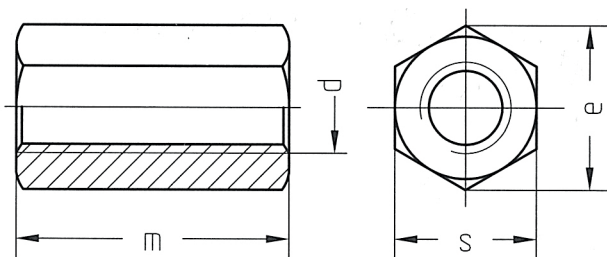

Connection nuts type CNU

Connection nuts for threaded rods

Brand

- SUFIX

Application

- Connection of 2 threaded rods

Models

- Available in M6, M8, M10 or M12

| Dimensions | | | | |
|------------|------|------|-----|-------|
| D | M6 | M8 | M10 | M12 |
| P | 1 | 1,25 | 1,5 | 1,5 |
| M | 18 | 24 | 30 | 36 |
| S | 10 | 13 | 17 | 19 |
| E | 11,5 | 15 | 19, | 20,88 |